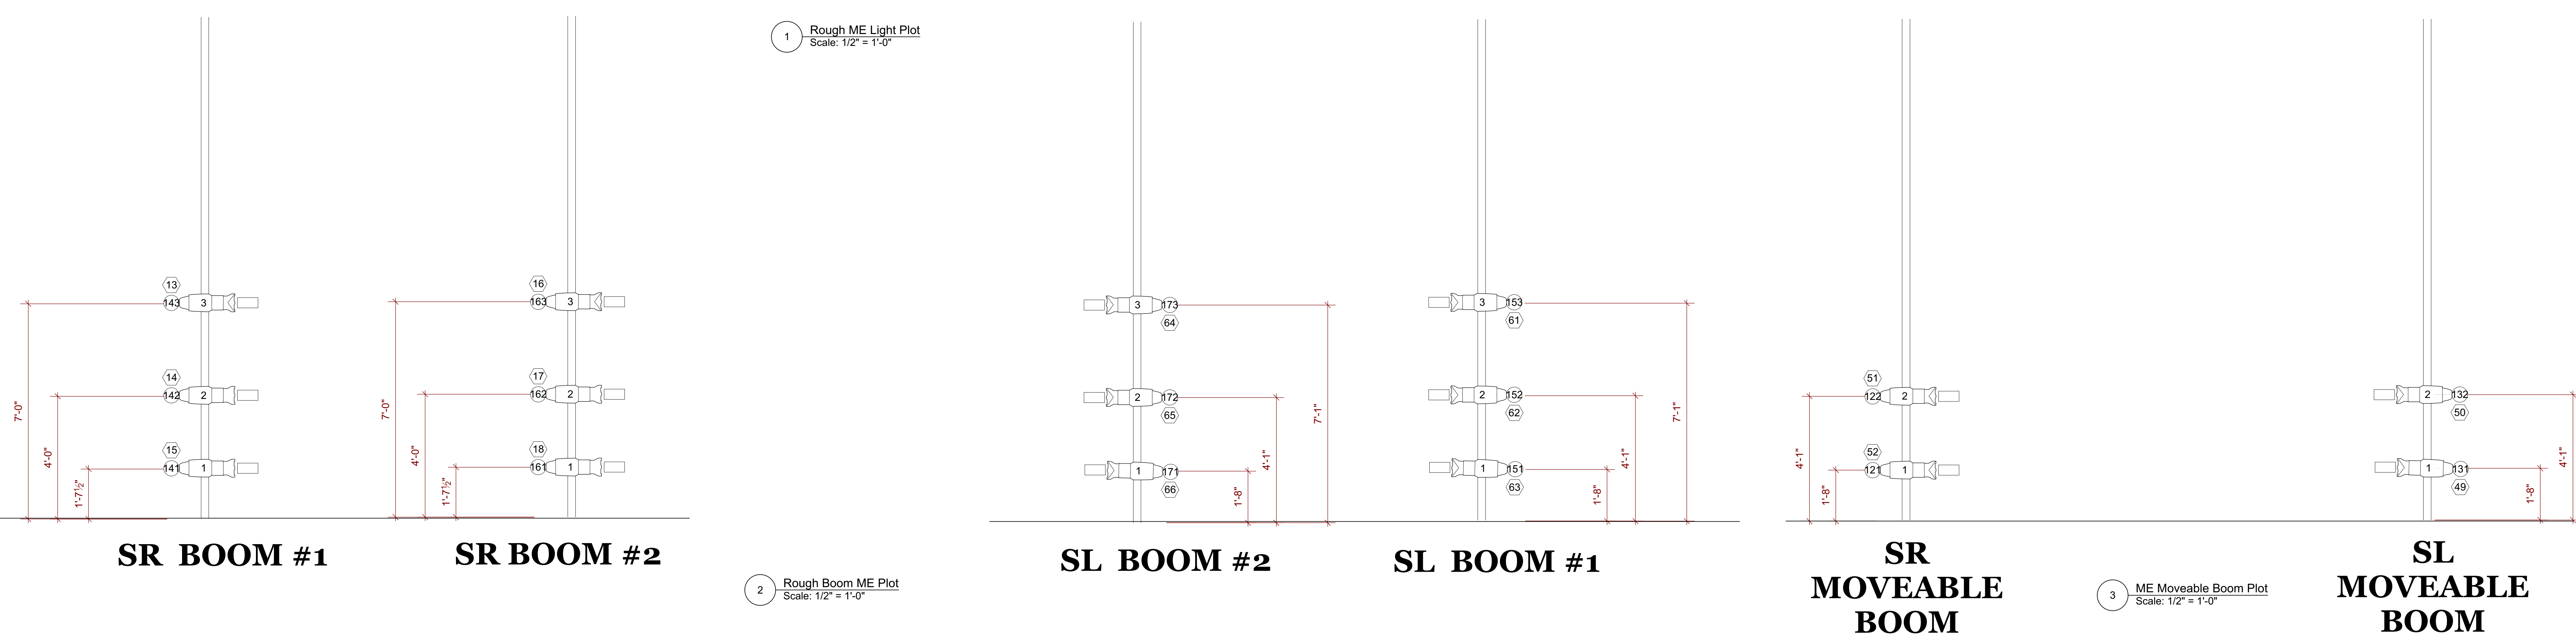

Symbol Key

- Color
- Unit Number
- Channel
- Dimmer
- Circuit #

Instrument Summary

	Chauvet Rogue R2 Wash @ 339w	6
	Chroma Q Color Force 72 @ 720w	4
	ETC CE Source4 36deg @ 575w	18
	ETC CE Source4 PAR MCM (WFL) @ 575w	19
	ETC ColorSource Spot 50deg @ 160w	10
	ETC Source4 36deg @ 575w	16
	ETC Source4 50deg @ 575w	19
	ETC Source4 90deg @ 575w	1
	Varilite VL440 Spot @ 400w	3

Designer/Contact Information:

Kate Kiehuss
 kkiehuss@colum.edu
 415-755-7987

Drawn By: Kate Kiehuss
 Revision Date:

NOTES:
 See separate notes doc

The Race

ME Plot

Project: August 30th, 2020

Date: August 30th, 2020

Scale: See Annotation

Sheet: 1 OF 1

3 ME Moveable Boom Plot Scale: 1/2" = 1'-0"